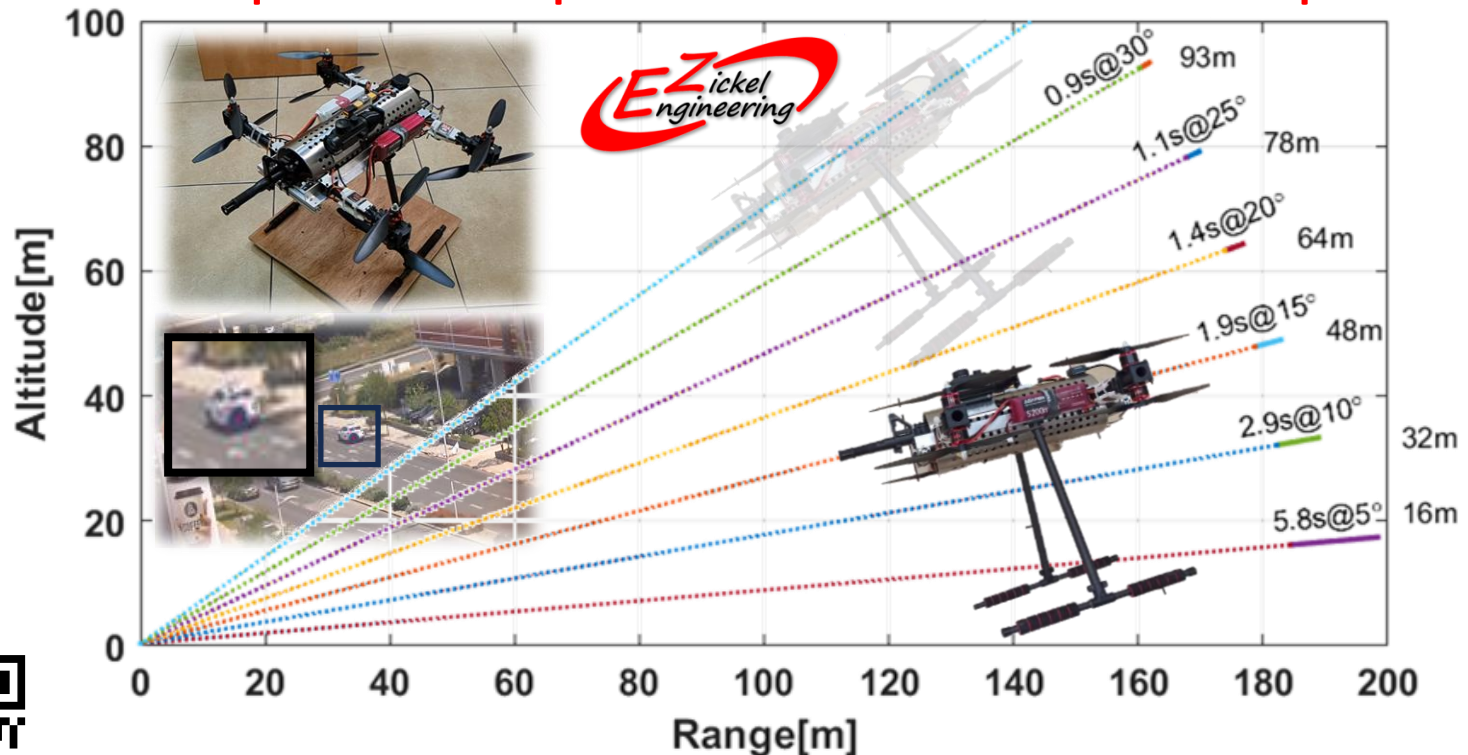

# Smart Sniper - Companion Fire Control Computer

Enables Low weight, low cost Stiff Neck drone – No need for gimbals  
Dual Link for Safe operation combined with Electronic Safe & Arm (ES&A)  
Fits most of your common assault rifles and sniper rifles  
Compensates drone motion & wind disturbances